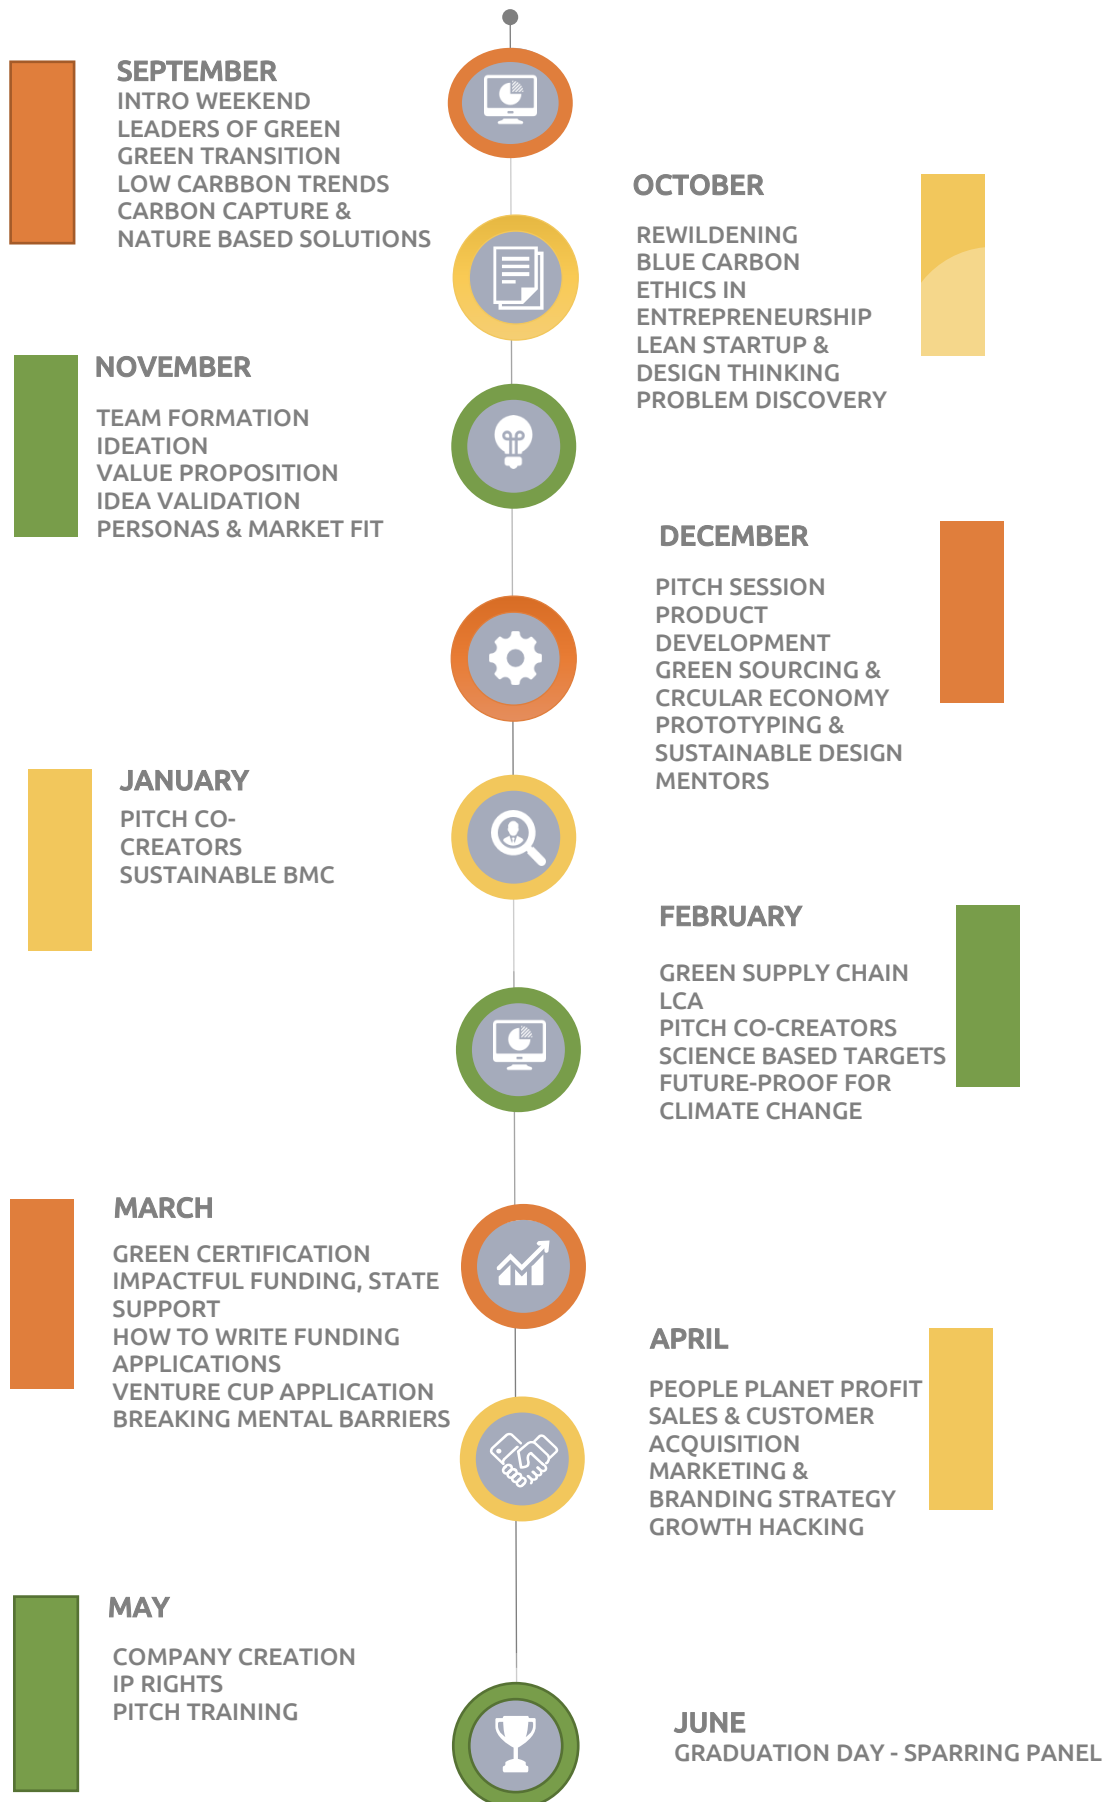

Below Zero Timeline

END OF THE PROGRAMME