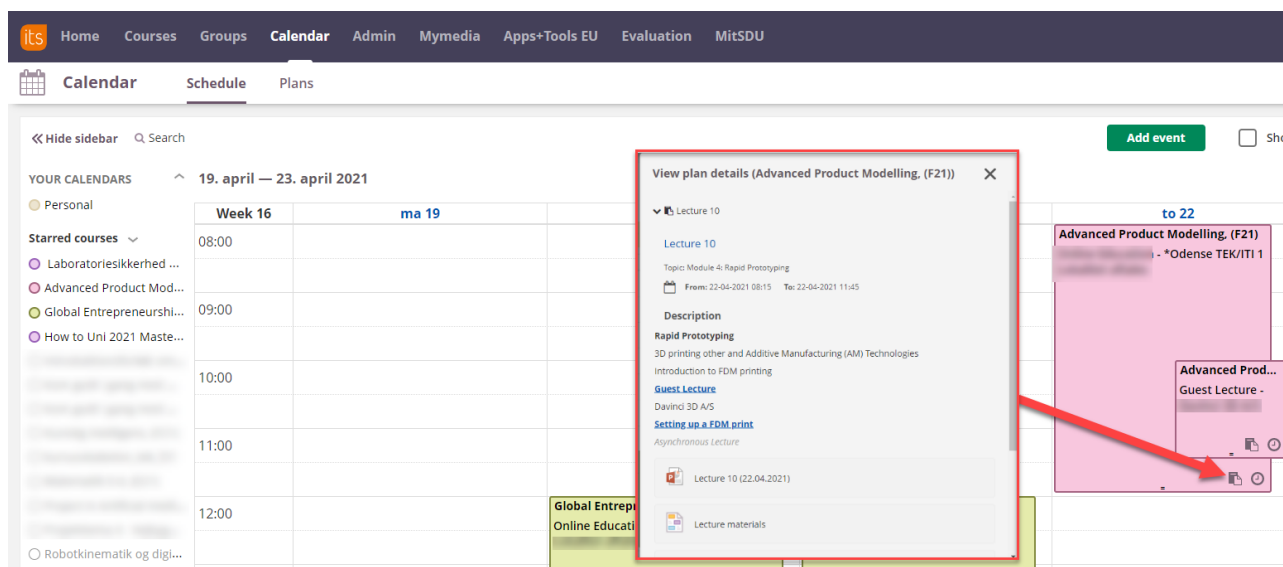

Students' guide: The Calendar in itslearning

The Calendar in itslearning will show you an overview of your schedule for the courses you are enrolled in in itslearning.

You can access the calendar on sdu.itslearning.com or in the itslearning app. The app also gives you the opportunity to integrate the itslearning calendar with the calendar on your phone.

When your teacher schedules a plan in one of your courses, the corresponding calendar event will have a small icon which you can click to see the plan for that lesson:

Under the tab "Plans" in the Calendar, you can also see an overview of all scheduled plans for all your courses: